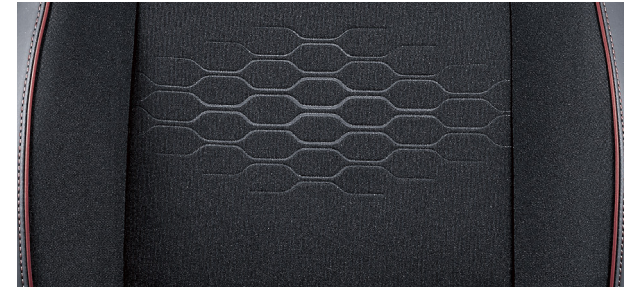

Reverse parking distance warning

Driver & passenger airbags

ISOFIX

Safe, yet stylish.

The Grand i10 is not only a trendy model that makes a bold statement, it comes standard with safety features to keep you and your passengers safe. Fitted with both driver and passenger airbags, as well as ISOFIX, you can enjoy the ride knowing you're not only trending, but also safe.

Exterior colours

Fiery red Spark green Abyss black Titan grey Typhoon silver Atlas white

Interior trim

Black cloth & vinyl seats with red trim

Two-tone options*

Fiery red with black roof Spark green with black roof Atlas white with black roof