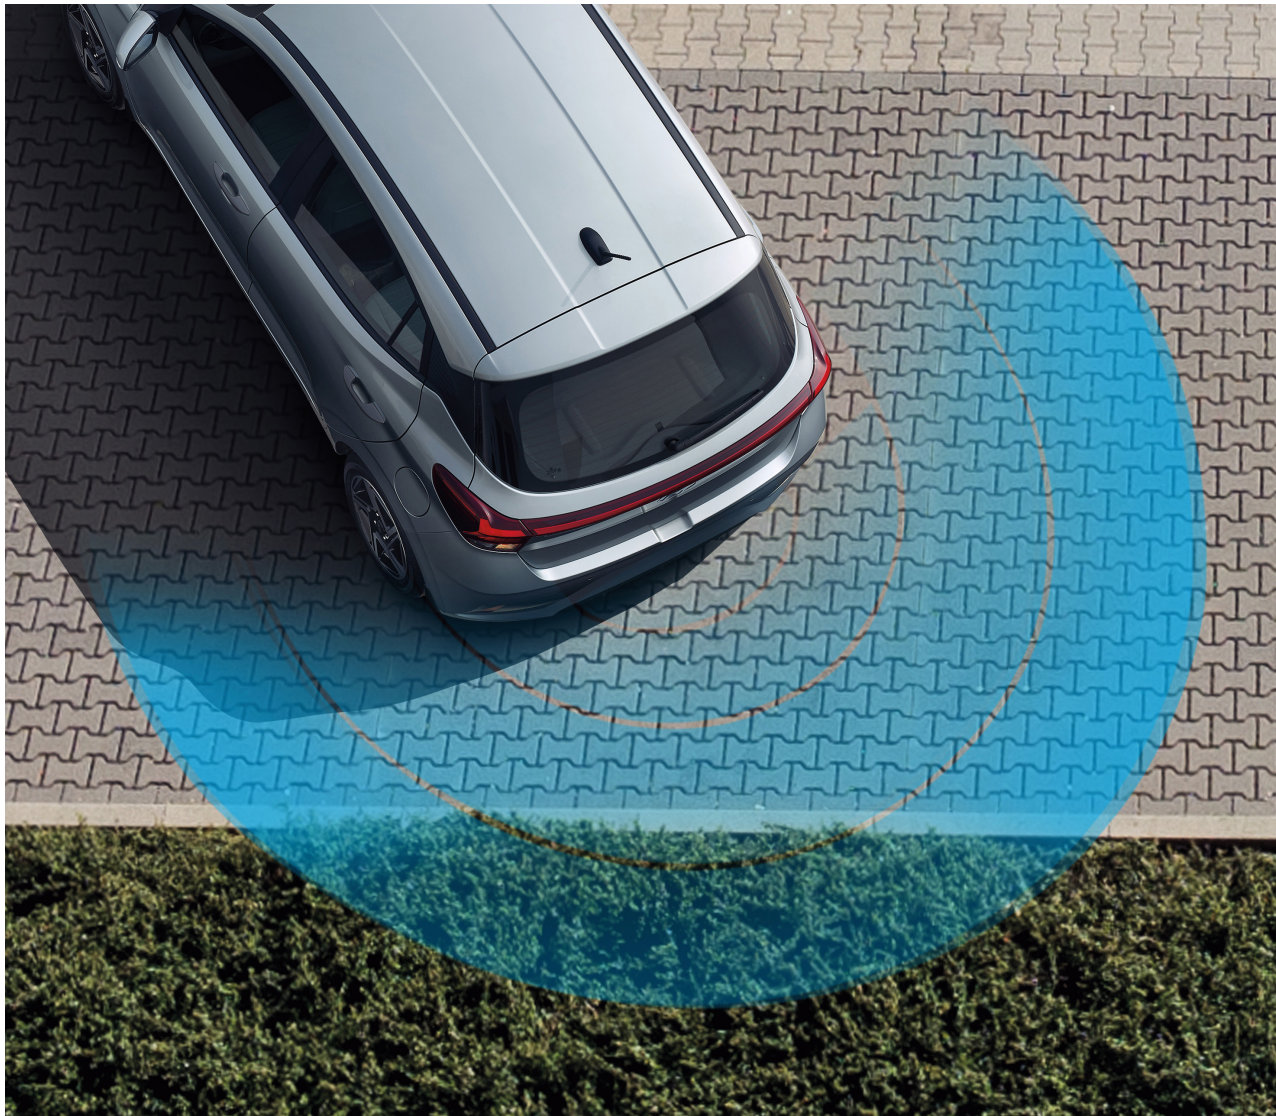

Reverse parking distance warning

Driver & passenger airbags

ISOFIX

Safe, yet stylish.

The Grand i10 is not only a trendy model that makes a bold statement, it comes standard with safety features to keep you and your passengers safe. Fitted with both driver and passenger airbags, as well as ISOFIX, you can enjoy the ride knowing you're not only trending, but also safe.